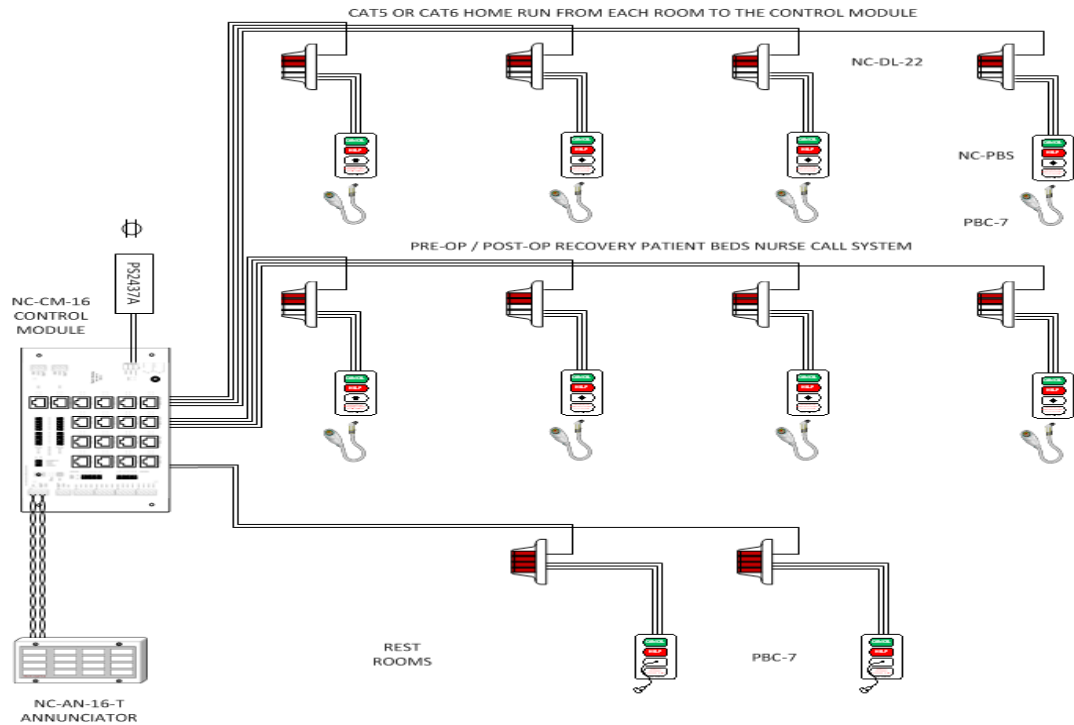

Incorporating the Tech Works unified technology, the NC Series integrates standard telephone and digital control on a single twisted pair of wires. This enables the NC Series to operate flawlessly over any standard medium, including conventional telephone wire, fiber optic, and more!

Tech Works®

Making Specialized Communication Easy

1-800-813-1080 | www.tech4people.com

System Design Layout and Connections

System components

Part No.

NC-PBS-1	Patient Bed Station, Single Bed
PBC-7	Call Cord - 7 feet long
NC-DL-22-RW	Dome Light-2 Color, Red/White, 2 Input
NC-EPS	Visual only Emergency Pull String Station with Acknowledge Light (Passive Device)
NC-DL-12-RSCT	Dome Light-1 Color, Red, 2 Input, with Tone sounder unit
NC-CM-16	Control Module - 16 Point, Addressable Input Interface
NC-AN-16-T	Annunciator Panel - 16 Point, Tone/Visual